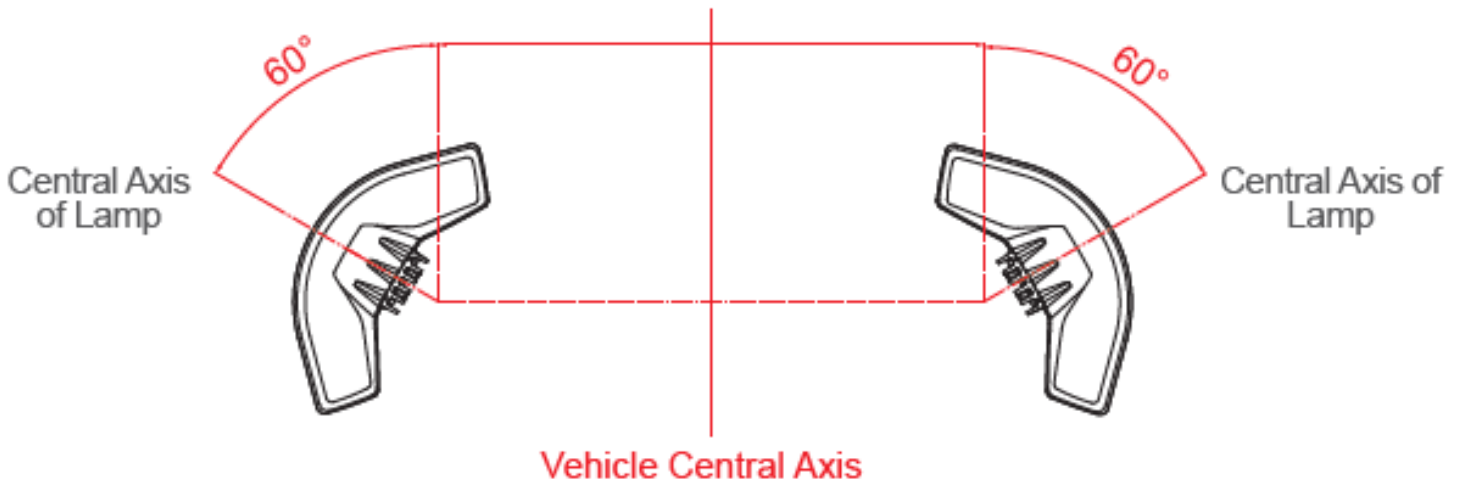

## Mounting position

## Adjustable Angle

## Mounting position

**Min**

Distance between Lightheads  
Max. 10m (32.8ft)

**Max**

Distance between Lightheads  
Max. 3m (9.8ft)