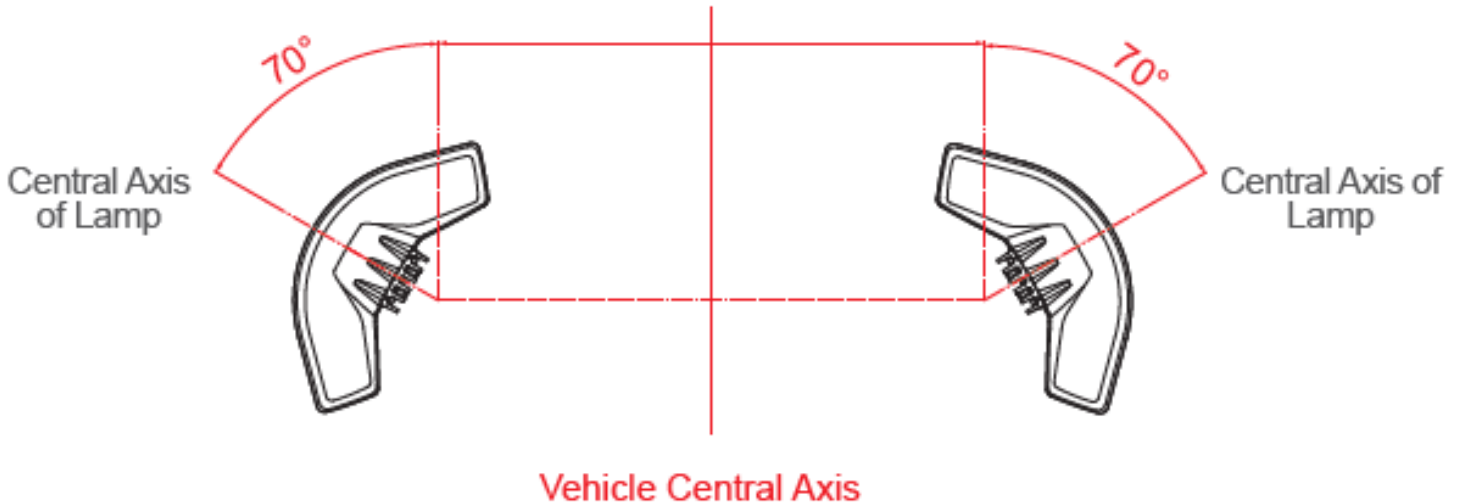

## Adjustable Angle

## Mounting position

**Min**

Distance between Lightheads  
Max. 10m (32.8ft)

**Max**

Distance between Lightheads  
Max. 3m (9.8ft)

## Mounting position