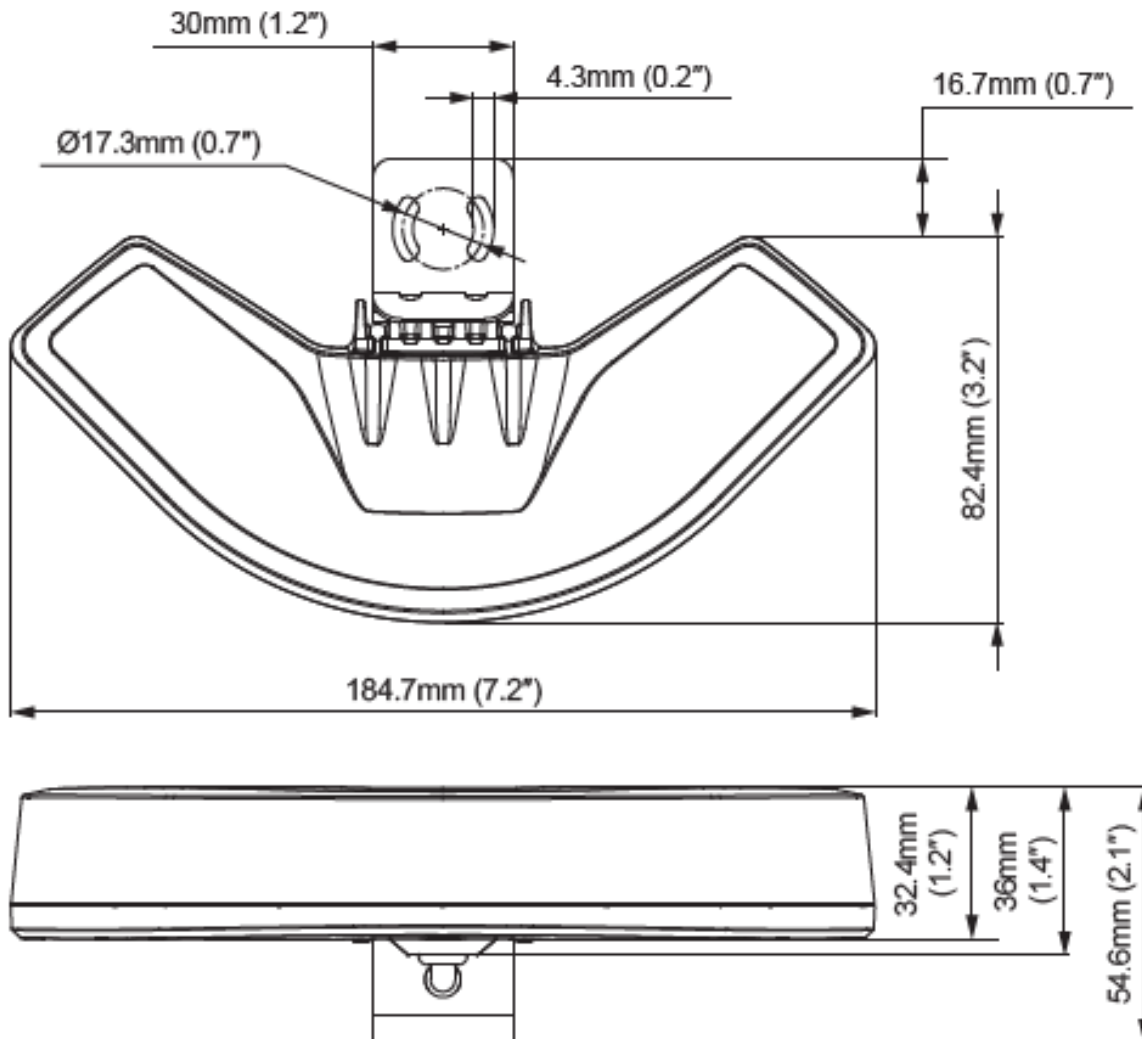

## Mounting position

## Adjustable Angle

## Mounting position

**Min**

Distance between Lightheads  
Max. 10m (32.8ft)

**Max**

Distance between Lightheads  
Max. 3m (9.8ft)