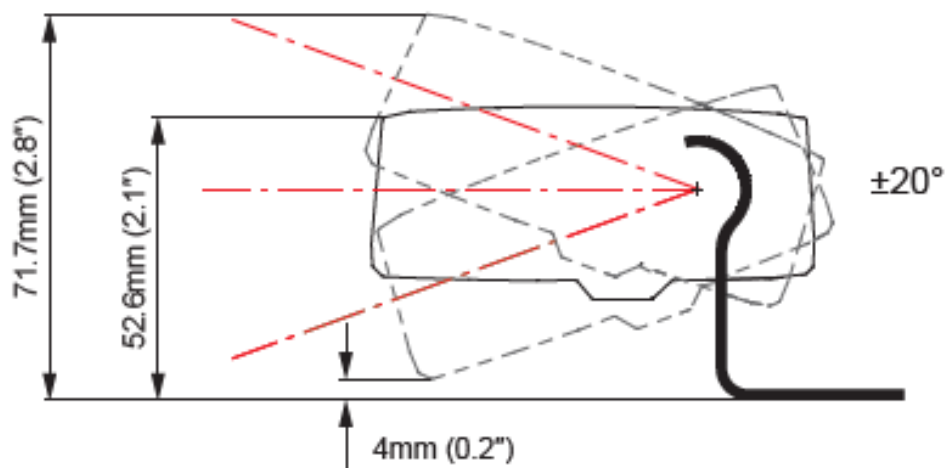

## Mounting position

## Adjustable Angle

## Mounting position

**Min**

Distance between Lightheads  
Max. 10m (32.8ft)

**Max**

Distance between Lightheads  
Max. 3m (9.8ft)